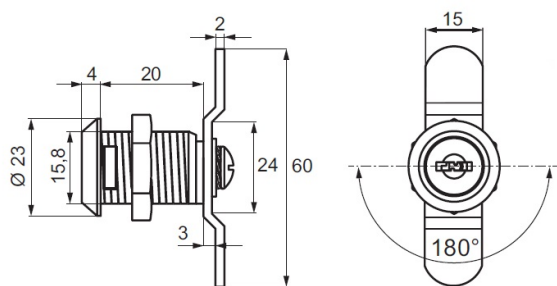

PRODUCT SHEET

Description:

Cam Lock M1920, 180DG, Cam 138, "Cashier Desk", CPL, CK SISO Key Pull Out at 3 Positions. 6,9 & 12 O'Clock, Master Key, System J#11

Item number:

14.04.487-5

Units	Box	Carton	HS Code	Barcode
Pcs.	30	300	8301300000	
				5704866041881