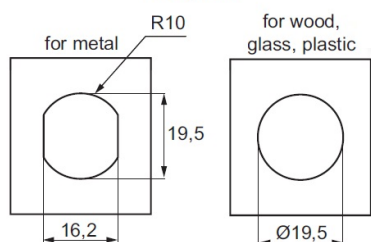

SISO A/S

Mileparken 11
DK-2740 Skovlunde
Denmark
VAT: DK 24786013

Phone +45 45 830 900

www.siso.dk
siso@siso.dk

Danske Bank
Nytorv Branch
Copenhagen
SWIFT: DABADKKK

Account no.
4180 3112 112936
IBAN Account
DK7230003112112936